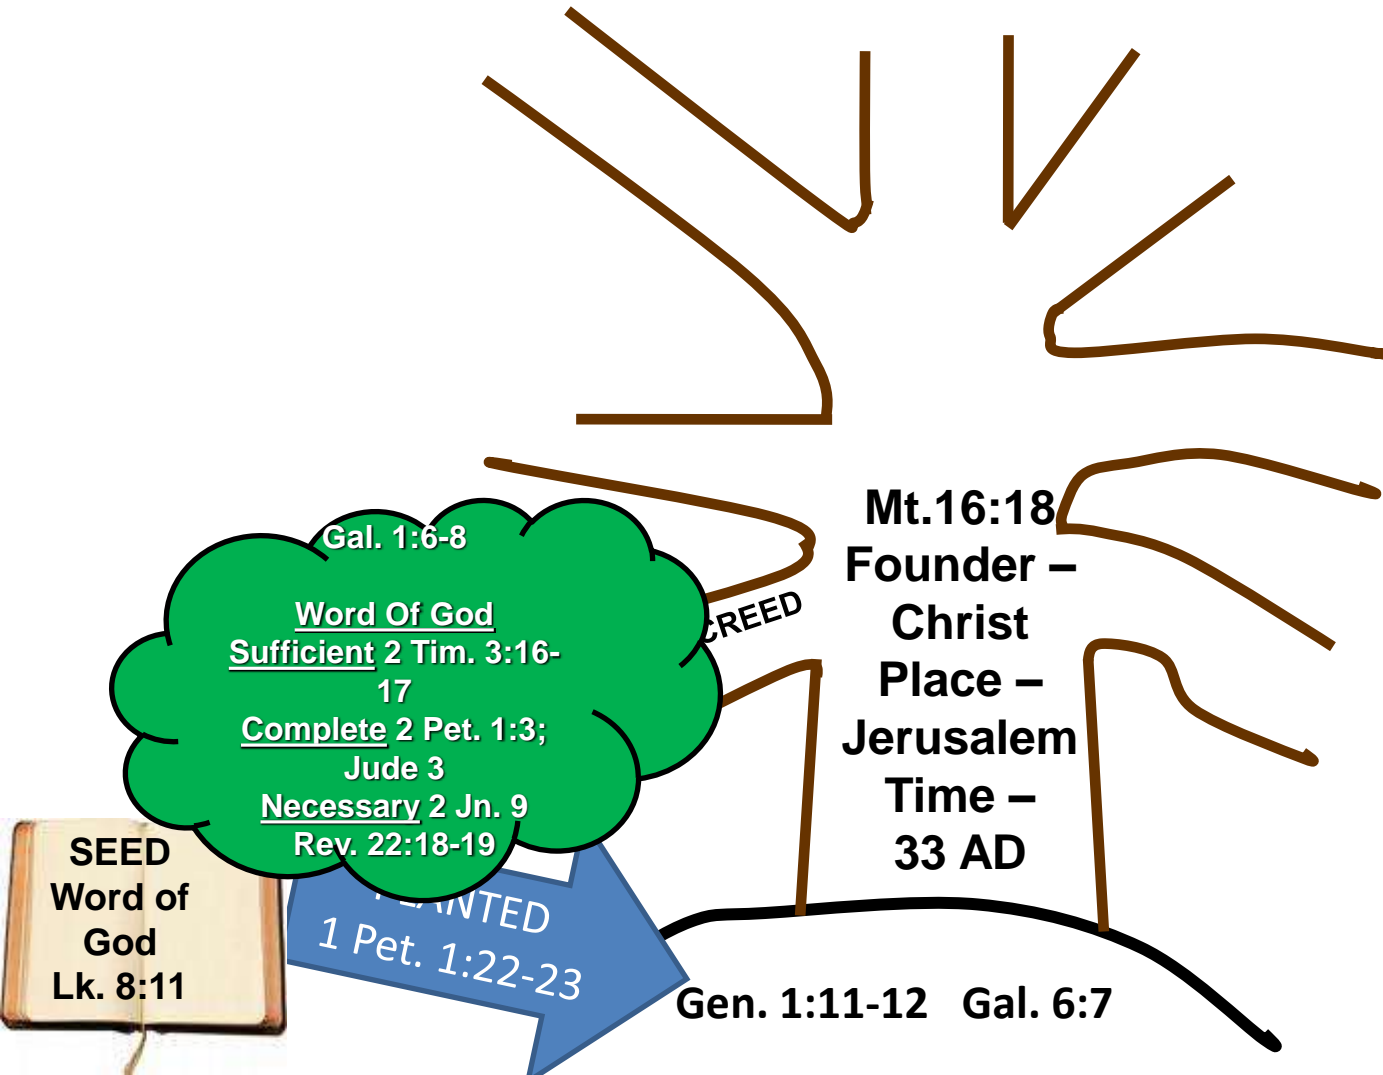

The New Testament Church

The New Testament Church

The New Testament Church

Acts 4:12

Body Eph. 1:21-22
Pillar & Ground of Truth 1Tim. 3:15;
Temple Eph. 2:21
Kingdom Col. 1:13
Church of God 1 Cor. 1:2
Church of Christ Rom. 16:16

Word Of God
Sufficient 2 Tim. 3:16-17
Complete 2 Pet. 1:3; Jude 3
Necessary 2 Jn. 9
Rev. 22:18-19

NAME OF CHURCH

CREED

Mt.16:18
Founder – Christ
Place – Jerusalem
Time – 33 AD

SEED
Word of
God
Lk. 8:11

PLANTED
1 Pet. 1:22-23