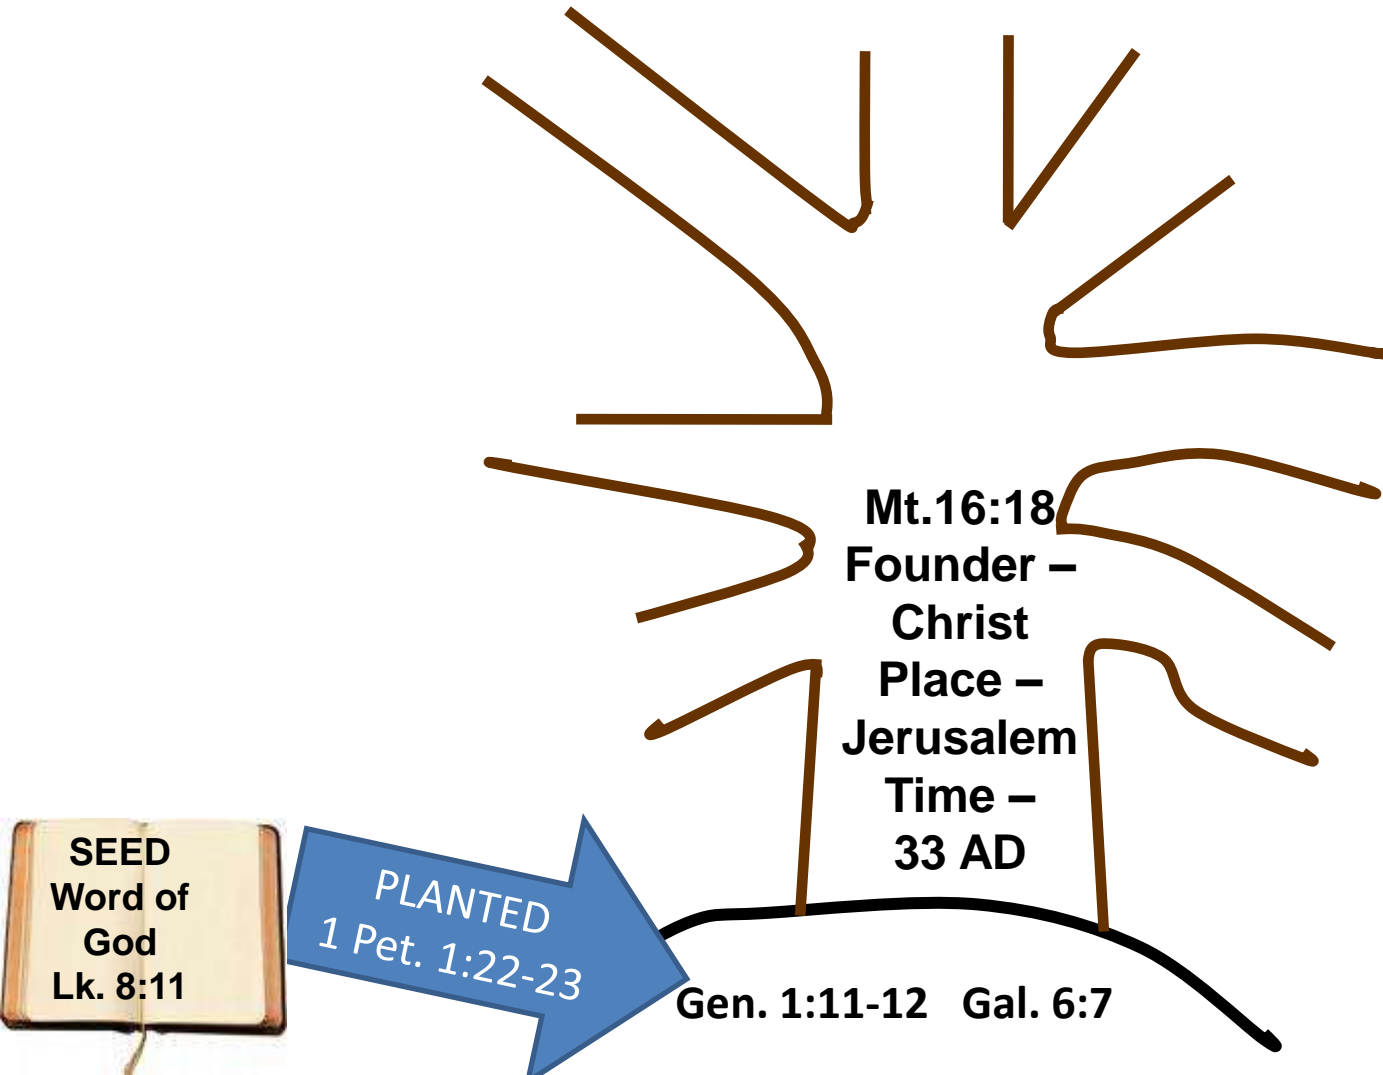

The New Testament Church

The New Testament Church

The New Testament Church

Acts 4:12

Body Eph. 1:21-22
Pillar & Ground of Truth 1Tim. 3:15;
Temple Eph. 2:21
Kingdom Col. 1:13
Church of God 1 Cor. 1:2
Church of Christ Rom. 16:16

Word Of God
Sufficient 2 Tim. 3:16-17
Complete 2 Pet. 1:3; Jude 3
Necessary 2 Jn. 9
Rev. 22:18-19

NAME OF CHURCH

CREED

Mt.16:18
Founder – Christ
Place – Jerusalem
Time – 33 AD

SEED
Word of
God
Lk. 8:11

PLANTED
1 Pet. 1:22-23